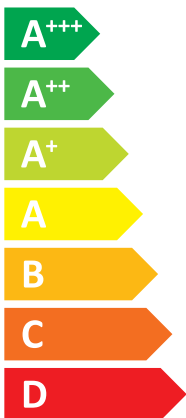

### Hitachi

**A++**

**A+**

Two icons showing sound power levels: a speaker icon with a house inside and a house icon with a speaker inside.

**37** dB

**54** dB

Legend for power consumption:

- Dark blue square: 5 kW
- Medium blue square: **5 kW**
- Light blue square: 5 kW

Icon representing energy saving, showing a clock and a coin with an arrow pointing to it.